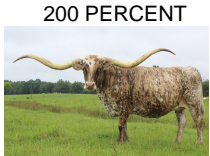

## 200 PERCENT

**Date of Birth:** 02/12/2012  
**Registration 1:** CI282071  
**Breeder:** NANCY C. DUNN  
**Owner:** NANCY C. DUNN

**Total Horn:** 98.0625 on 09/30/2017  
**TTT:** 97.7500 on 10/11/2024  
**Composite:** 210.0000 on 09/30/2017