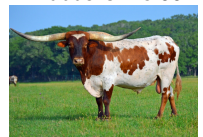

HORSESHOE J INTERJECT